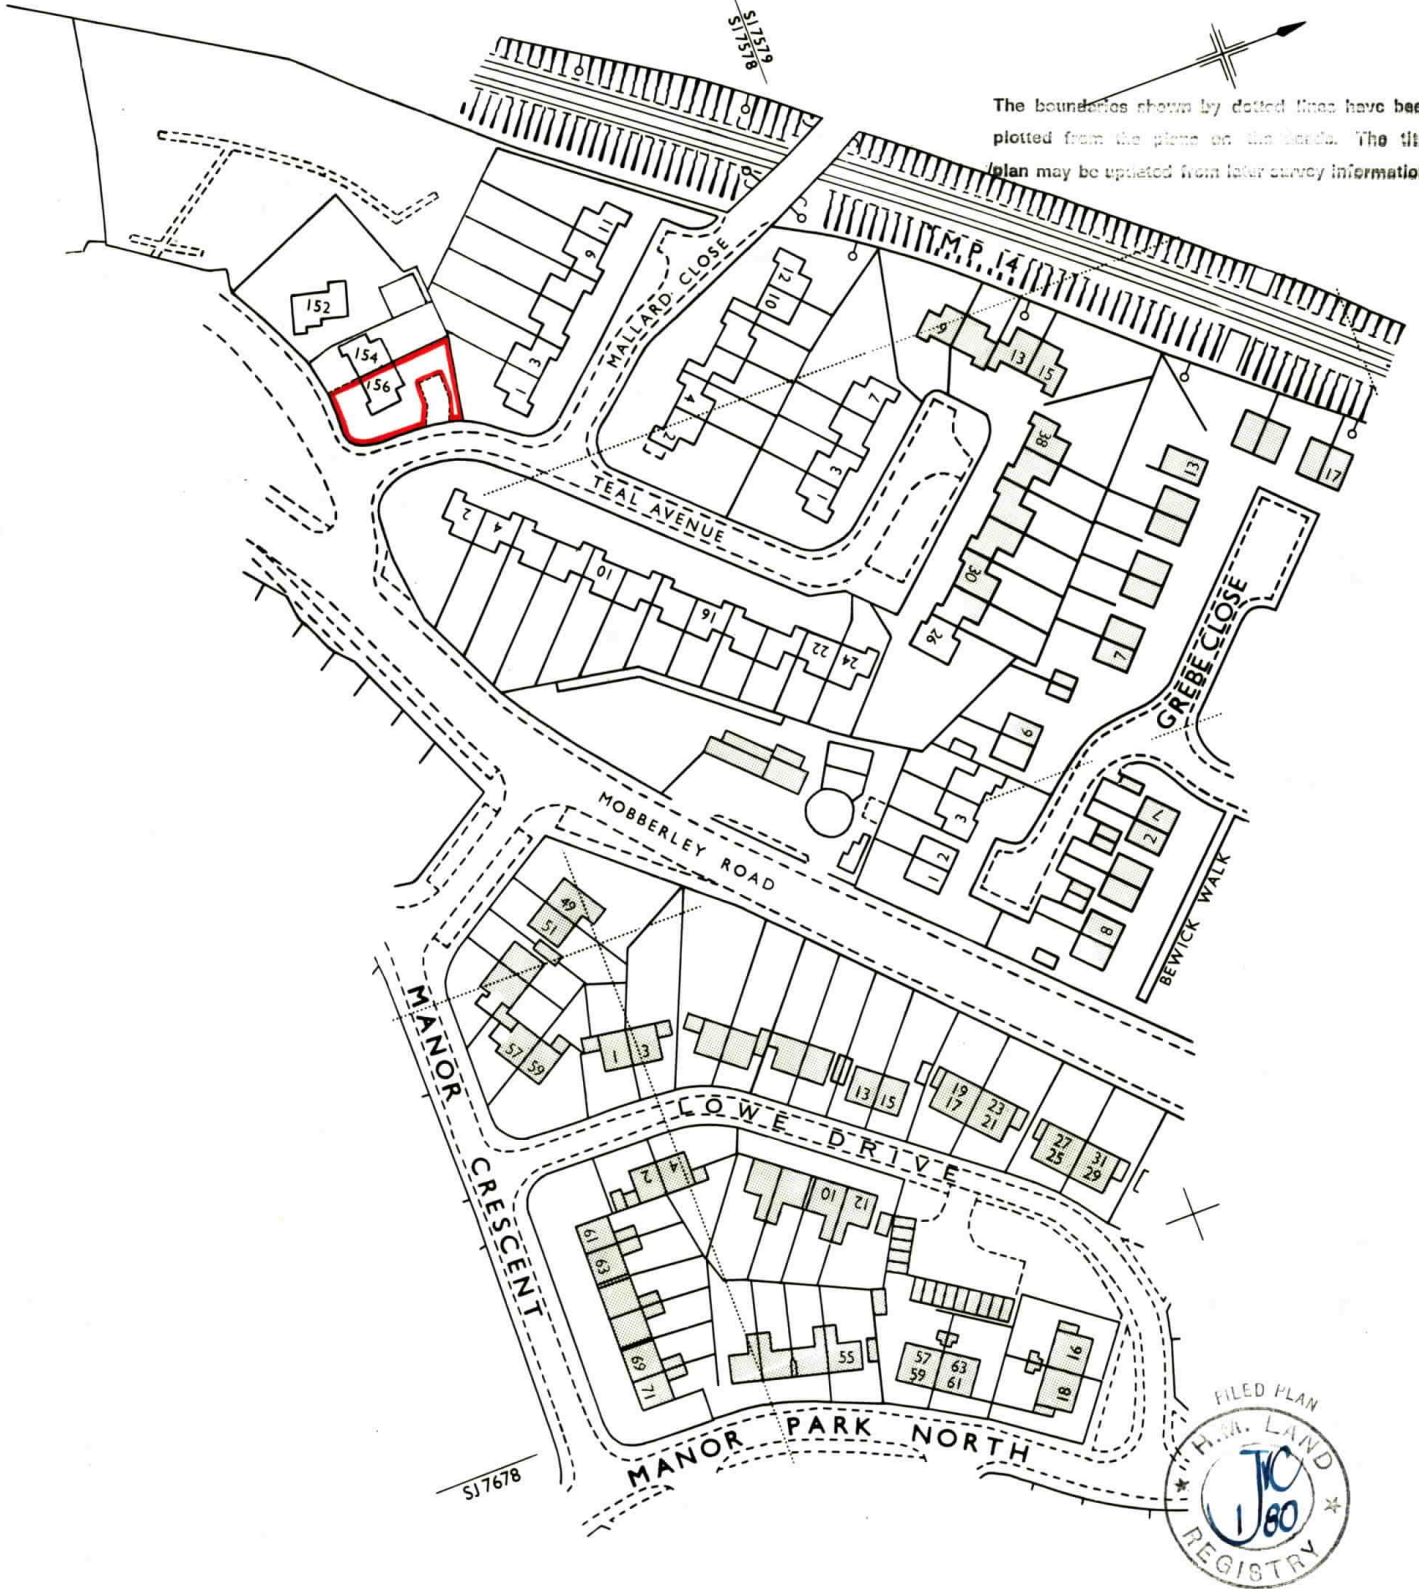

H.M. LAND REGISTRY		TITLE NUMBER	
		CH146907	
ORDNANCE SURVEY PLAN REFERENCE	SJ7578	SECTION N	Scale 1/1250 Enlarged from 1/2500
COUNTY CHESHIRE	DISTRICT MACCLESFIELD		© Crown copyright 1979

KNUTSFORD PARISH

The boundaries shown by dotted lines have been plotted from the plans on the ground. The title plan may be updated from later survey information.

This is a print of the view of the title plan obtained from HM Land Registry showing the state of the title plan on 12 May 2023 at 09:33:52. This title plan shows the general position, not the exact line, of the boundaries. It may be subject to distortions in scale. Measurements scaled from this plan may not match measurements between the same points on the ground.

This title is dealt with by HM Land Registry, Birkenhead Office.

© Crown Copyright. Produced by HM Land Registry. Reproduction in whole or in part is prohibited without the prior written permission of Ordnance Survey. Licence Number 100026316.